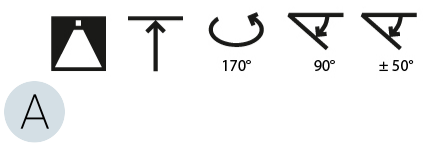

GENERAL

Series: Sign Diva Dancer
Subseries: Sign Diva Dancer
Partner: Prolicht
Division: Architectural
Installation: Suspension
Product Type: Pendant
Mounting Location: Ceiling
Light Distribution: Adjustable

PHYSICAL

Shape: Round
Diameter (mm): 1100
Diameter (in): 43 ⁷/₁₆
Height (mm): 870
Height (in): 34 ¹/₄
Weight (kg): 15.8
Weight (lbs): 34.76
Diffuser: PMMA - Opal / Micro-Prism / Sparkling Secret / Vintage Industrial
Fixture Finish: SSR / BKV / CWI / CRY / HAB / UFT / ITA / RUA / FTG / MYG / LOD / PUS / FRO / FUP / KIA / POP / BLS / SPG / MEY / GOH / CHC / COM / ABZ / JAG / OBR / MOS / ROR
Fixture Material: PMMA / Extruded Aluminum / Steel

ELECTRICAL

Lamp Type: LED (Zhaga Standard)
Input Wattage (W): 169.4
Total Output Wattage (W): 135
Dimming: Tri-Mode (Non-Dimming and Phase Dimming (120Vac only) and 0-10V Dimming)
Driver Included: Yes
Driver Location: Integrated
Driver Type: Constant Current - Universal
Driver Class: Class 2
Input Voltage (V): 120 - 277
Constant Current (MA): 600

LED

Color Temperature (°K): 3000 / 3500 / 4000
Max. Delivered Lumen (lm): 19520 / 19933 / 20340
CRI: >90 CRI
Lamp Life (hrs): 50000

OPTICAL

Adjustability: Rotational Canopy 170°; Tilting Canopy ±50°; Tilting Head ±90°

RATINGS AND CERTIFICATIONS

Certified By: Certified for North American Standards
IP rating: IP20