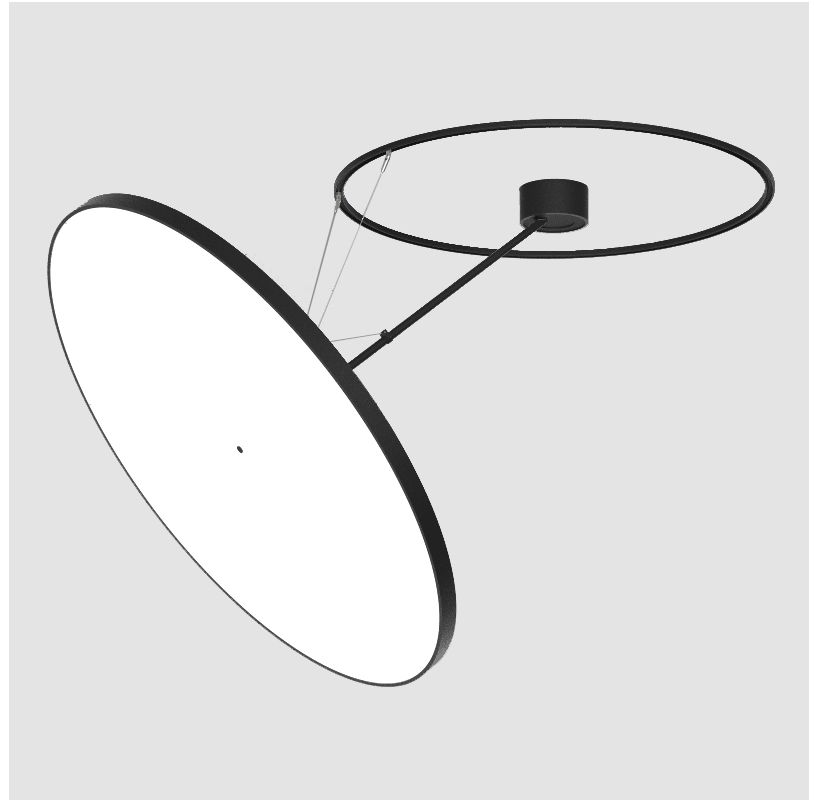

GENERAL

Series: Sign Diva Dancer
Subseries: Sign Diva Dancer
Partner: Prolicht
Division: Architectural
Installation: Suspension
Product Type: Pendant
Mounting Location: Ceiling
Light Distribution: Adjustable

PHYSICAL

Shape: Round
Diameter (mm): 1100
Diameter (in): 43 ⁷/₁₆
Height (mm): 870
Height (in): 34 ¹/₄
Weight (kg): 15.8
Weight (lbs): 34.76
Diffuser: PMMA - Opal / Micro-Prism / Sparkling Secret / Vintage Industrial
Fixture Finish: SSR / BKV / CWI / CRY / HAB / UFT / ITA / RUA / FTG / MYG / LOD / PUS / FRO / FUP / KIA / POP / BLS / SPG / MEY / GOH / CHC / COM / ABZ / JAG / OBR / MOS / ROR
Fixture Material: PMMA / Extruded Aluminum / Steel

ELECTRICAL

Lamp Type: LED (Zhaga Standard)
Input Wattage (W): 169.4
Total Output Wattage (W): 135
Dimming: Tri-Mode (Non-Dimming and Phase Dimming (120Vac only) and 0-10V Dimming)
Driver Included: Yes
Driver Location: Integrated
Driver Type: Constant Current - Universal
Driver Class: Class 2
Input Voltage (V): 120 - 277
Constant Current (MA): 600

LED

Color Temperature (°K): 3000 / 3500 / 4000
Max. Delivered Lumen (lm): 19520 / 19933 / 20340
CRI: >90 CRI
Lamp Life (hrs): 50000

OPTICAL

Adjustability: Rotational Canopy 170°; Tilting Canopy ±50°; Tilting Head ±90°

RATINGS AND CERTIFICATIONS

Certified By: Certified for North American Standards
IP rating: IP20