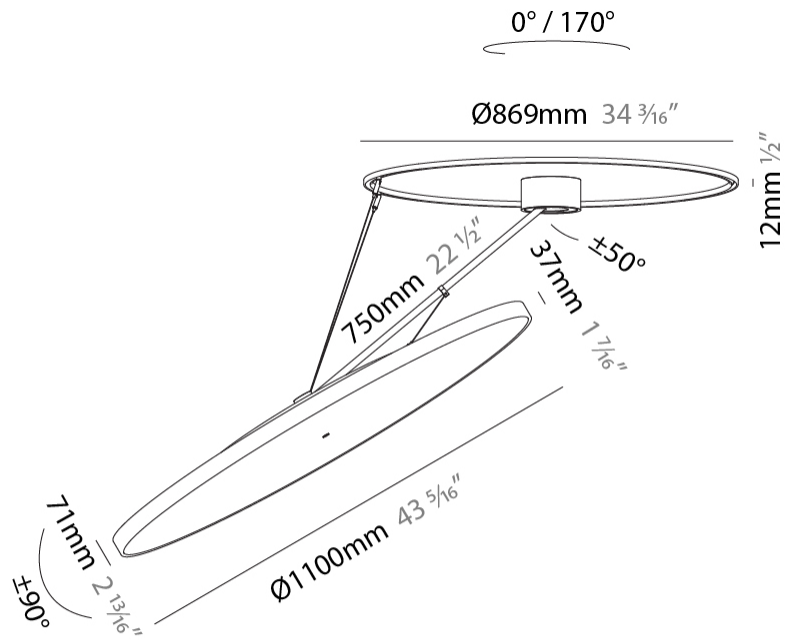

GENERAL

Series: Sign Diva Dancer
Subseries: Sign Diva Dancer
Partner: Prolicht
Division: Architectural
Installation: Suspension
Product Type: Pendant
Mounting Location: Ceiling
Light Distribution: Adjustable

PHYSICAL

Shape: Round
Diameter (mm): 1100
Diameter (in): 43 ⁷/₁₆
Height (mm): 870
Height (in): 34 ¹/₄
Weight (kg): 15.8
Weight (lbs): 34.76
Diffuser: PMMA - Opal / Micro-Prism / Sparkling Secret / Vintage Industrial
Fixture Finish: SSR / BKV / CWI / CRY / HAB / UFT / ITA / RUA / FTG / MYG / LOD / PUS / FRO / FUP / KIA / POP / BLS / SPG / MEY / GOH / CHC / COM / ABZ / JAG / OBR / MOS / ROR
Fixture Material: PMMA / Extruded Aluminum / Steel

ELECTRICAL

Lamp Type: LED (Zhaga Standard)
Input Wattage (W): 169.4
Total Output Wattage (W): 135
Dimming: Tri-Mode (Non-Dimming and Phase Dimming (120Vac only) and 0-10V Dimming)
Driver Included: Yes
Driver Location: Integrated
Driver Type: Constant Current - Universal
Driver Class: Class 2
Input Voltage (V): 120 - 277
Constant Current (MA): 600

LED

Color Temperature (°K): 3000 / 3500 / 4000
Max. Delivered Lumen (lm): 19520 / 19933 / 20340
CRI: >90 CRI
Lamp Life (hrs): 50000

OPTICAL

Adjustability: Rotational Canopy 170°; Tilting Canopy ±50°; Tilting Head ±90°

RATINGS AND CERTIFICATIONS

Certified By: Certified for North American Standards
IP rating: IP20